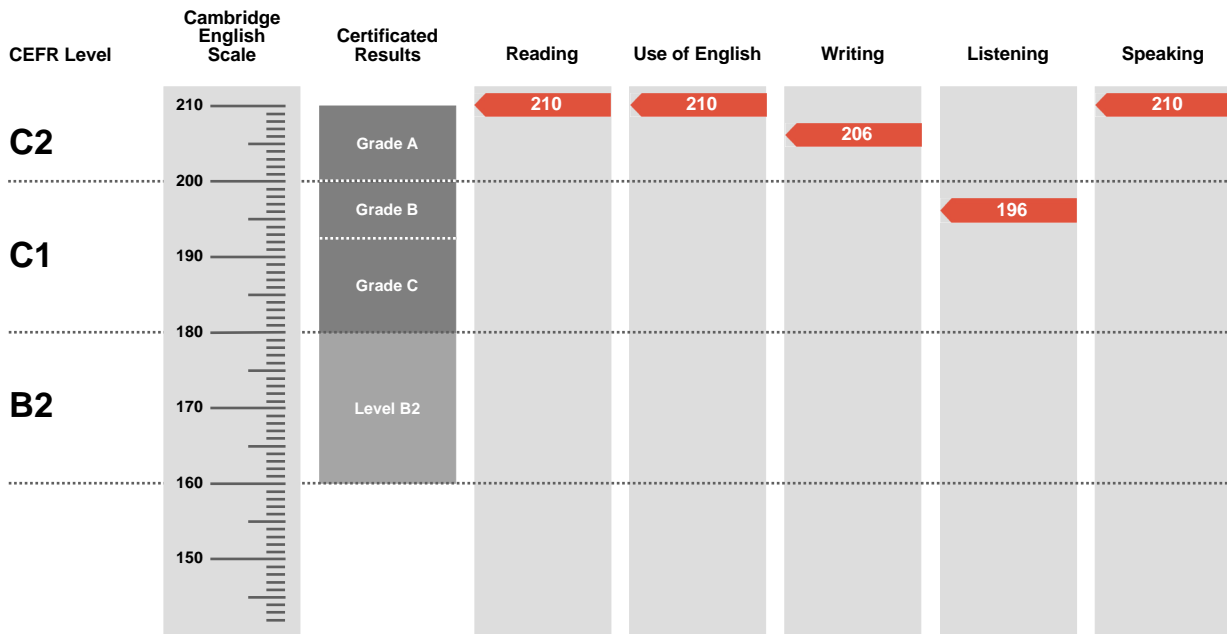

Certificate in Advanced English

Statement of Results

Candidate name

Ekaterina Eliseeva

Place of entry

BELGRADE

Result

Pass at Grade A

Overall Score

206

CEFR Level

C2

Advanced is an examination targeted at Level C1 in the Council of Europe's Common European Framework of Reference.

Candidates achieving Grade A (between 200 and 210 on the Cambridge English Scale) receive a certificate stating that they have demonstrated ability at Level C2. Candidates achieving Grade B or Grade C (between 180 and 199 on the Cambridge English Scale) receive a certificate at Level C1.

Candidates whose performance is below Level C1, but falls within Level B2 (between 160 and 179 on the Cambridge English Scale), receive a certificate stating that they have demonstrated ability at Level B2.